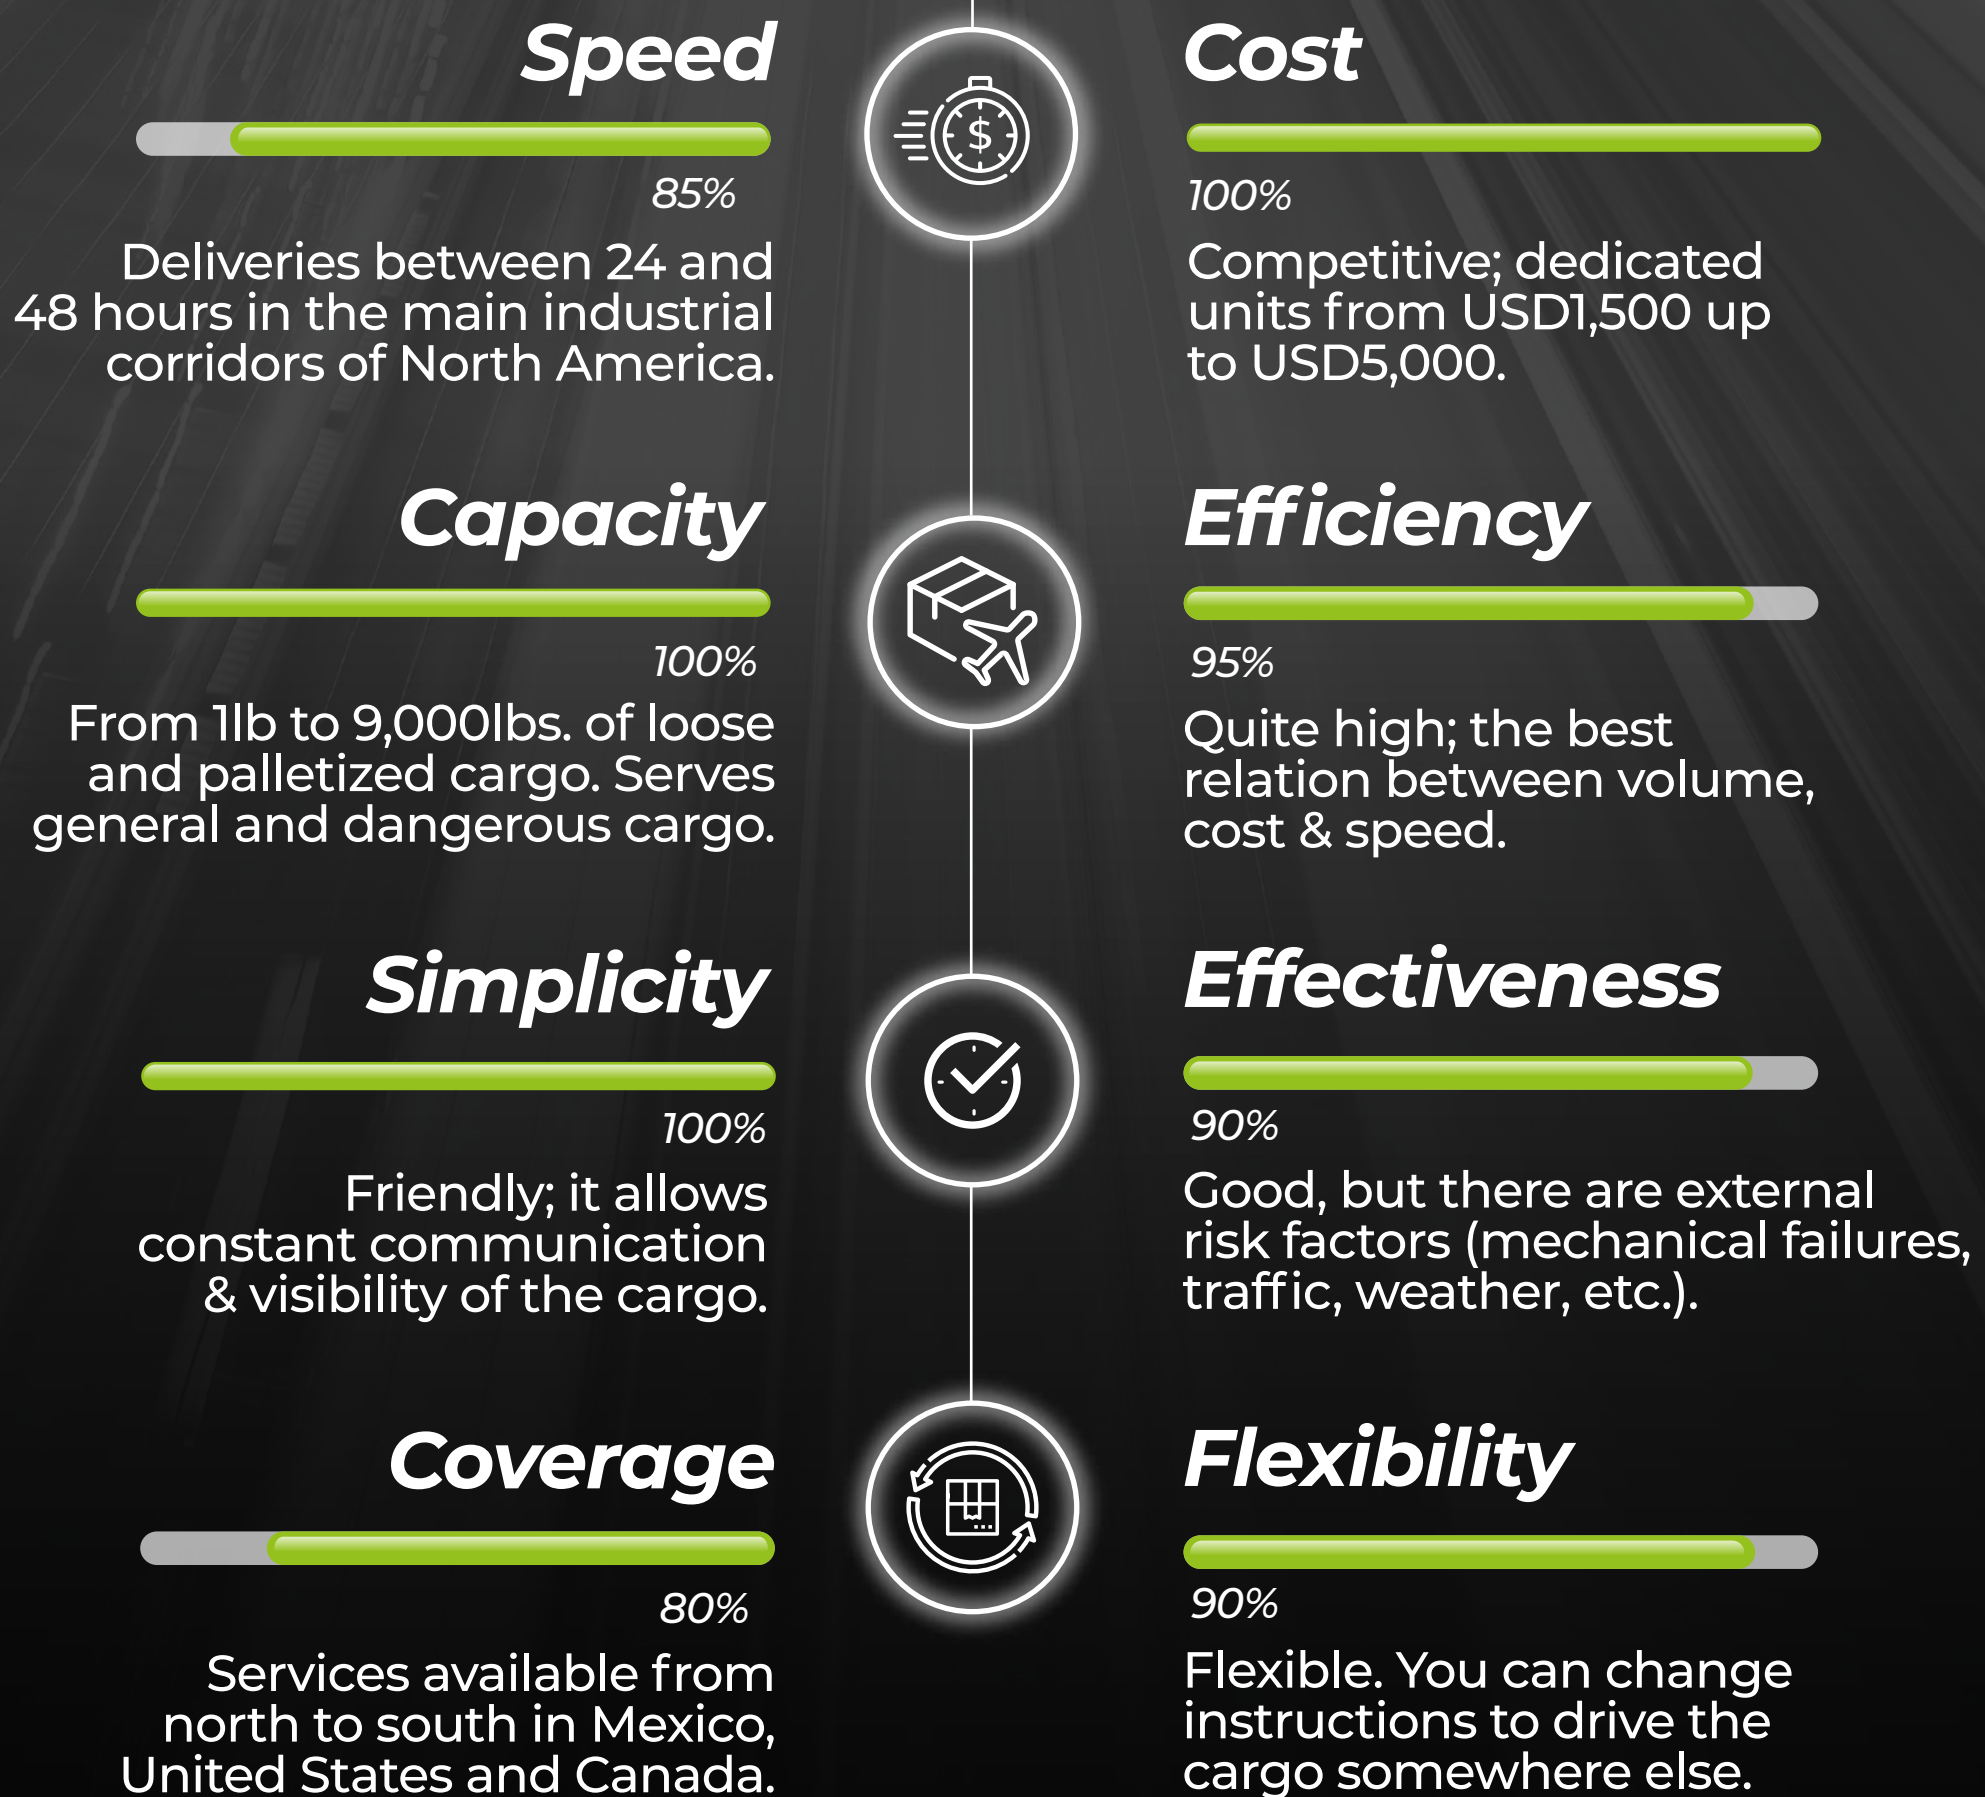

# GROUND EXPEDITED

## Time sensitive cargo all over North America in 48 hours

### Time sensitive logistics

**Quote a ground expedited service**

**EMERGENCY DESK** | 1-855-EPA FAST  
critical.cargo@expedited-america.com  
www.expedited-america.com

Always fast,  
friendly & dedicated